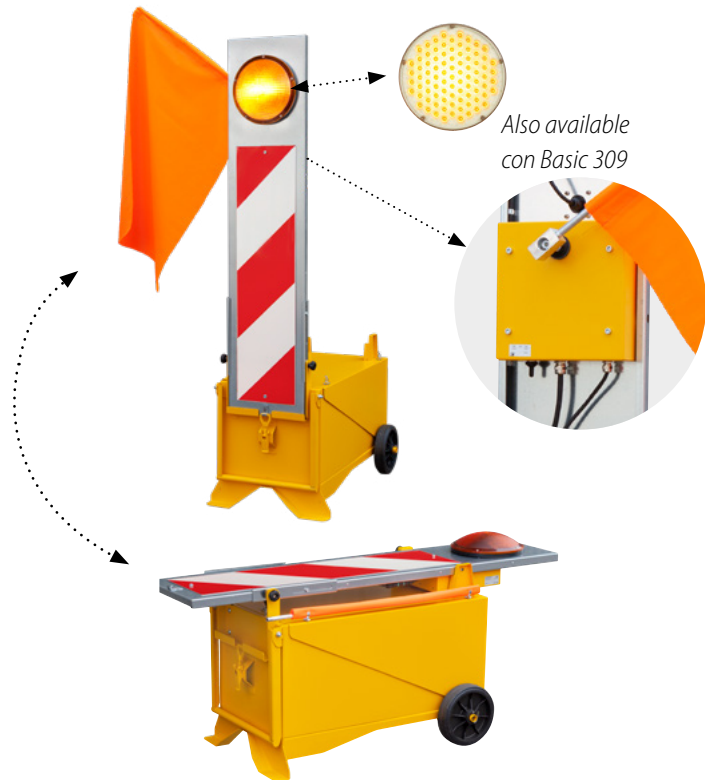

Wave

Foldable

Electronic flag weaver,

The Wave electronic flag- weaver is equipped with a foldable mobile trolley complete with a sign designed to assume different configurations (deviation to the right or to the left)

Wave works with a 12V commercial type automotive battery positioned inside the battery compartment.

Wave's compact structure makes handling, transport and installation operations easy on the construction sites.

Optic	Basic 211/305	Certification	EN12352 L8H-L8M
LED colour	●		
Power Supply	12 Vdc		
Absorbed power	24 W		
Frequency of weaving	30 cycles/min		
Max dimens.	1500 x 490 x 1200 mm		